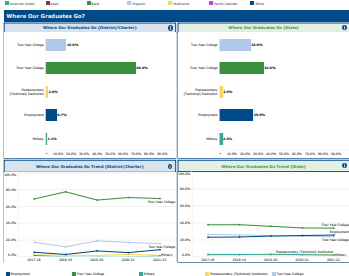

STUDENT OUTCOMES

Report Year: 2021-22

Kirkwood R-VII (050002) Student Count: 438	State of Missouri Student Count: 59,600
--	---

Missouri Assessment Program (MAP)

Grade Level	Subject	Standard	Score	MAP A %	MAP B %
Elementary	Mathematics	3rd	415	7	1.0
		4th	444	-	-
		5th	444	4	1.0
		6th	447	-	-
		7th	449	-	-
		8th	449	-	-
	English I	9th	449	-	-
		10th	449	-	-
		11th	449	-	-
		12th	449	-	-
		MAP Mathematics	449	1	100.0
		MAP English I	449	1	100.0