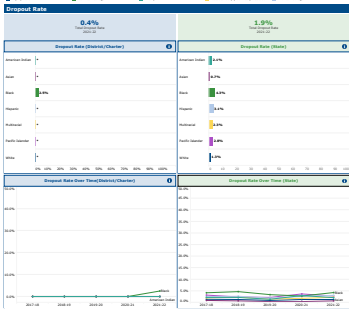

STUDENT OUTCOMES

Report Year: 2021-22

Kirkwood R-VII (050002) Student Count: 438	State of Missouri Student Count: 59,600
--	---

Missouri Assessment Program (MAP)

Grade Level	Subject	Standard	Score	MAP A %	MAP B %
Elementary	Mathematics	3rd	415	7	1.0
		4th	444	-	-
		5th	444	4	1.0
		6th	447	-	-
		7th	449	-	-
		8th	449	-	-
	English I	9th	449	-	-
		10th	449	-	-
		11th	449	-	-
		12th	449	-	-
		MAP Mathematics	449	1	100.0
		MAP English I	449	1	100.0