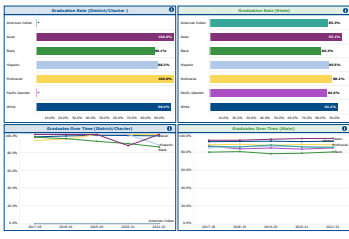

STUDENT OUTCOMES

Report Year: 2021-22

Kirkwood R-VII (050002) Student Count: 438	State of Missouri Student Count: 59,600
--	---

Missouri Assessment Program (MAP)

Grade Level	Subject	Standard	Score	MAP A %	MAP B %
Elementary	Mathematics	3rd	415	7	1.0
		4th	444	-	-
		5th	444	4	1.0
		6th	447	-	-
		7th	449	-	-
		8th	449	-	-
	English I	9th	449	-	-
		10th	449	-	-
		11th	449	-	-
		12th	449	-	-
		MAP Mathematics	449	1	100.0
		MAP English I	449	1	100.0