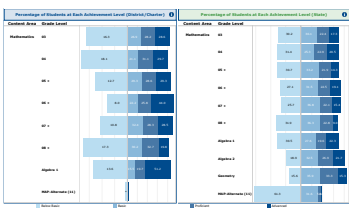

STUDENT OUTCOMES

Report Year: 2021-22

Kirkwood R-VII (050002) Student Count: 438	State of Missouri Student Count: 59,600
--	---

Missouri Assessment Program (MAP)

Grade Level	Subject	Standard	Score	MAP A %	MAP B %
Elementary	Mathematics	3rd	415	7	1.0
		4th	444	-	-
		5th	444	4	1.0
		6th	447	-	-
		7th	449	-	-
		8th	449	-	-
	English I	9th	449	-	-
		10th	449	-	-
		11th	449	-	-
		12th	449	-	-
		MAP Mathematics	449	1	100.0
		MAP English I	449	1	100.0