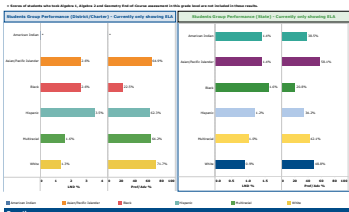

STUDENT OUTCOMES

Report Year: 2021-22

Kirkwood R-VII (050002) Student Count: 438	State of Missouri Student Count: 59,600
--	---

Missouri Assessment Program (MAP)

Grade Level	Subject	Standard	Score	MAP A %	MAP B %
Elementary	Mathematics	3rd	415	7	1.0
		4th	444	-	-
		5th	444	4	1.0
		6th	447	-	-
		7th	449	-	-
		8th	449	-	-
	English I	9th	449	-	-
		10th	449	-	-
		11th	449	-	-
		12th	449	-	-
		MAP Mathematics	449	1	100.0
		MAP English I	449	1	100.0

English Language Learner Proficiency (2021-22)	English Language Learner Proficiency (2020-21)
Number of English Learners: 0	0
Number of English Learners: 0	0
Number of English Learners: 0	0
Number of English Learners: 0	0